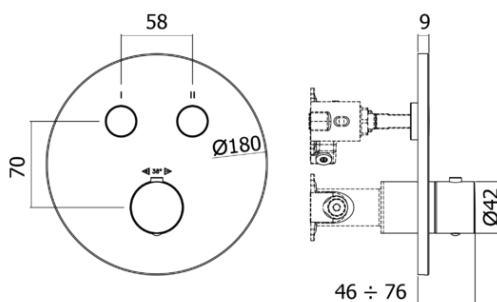

compact box

DESCRIZIONE | DESCRIPTION

- Set esterno termostatico incasso doccia (2 funzioni) completo di:
 - corpo termostatico (con cartuccia termostatica)
 - piastra tonda in metallo Ø180mm
 - manopola tonda
- External set for concealed thermostatic shower mixer (2 functions) complete with:
 - thermostatic mixer body (with thermostatic cartridge)
 - round metal wall plate Ø180mm
 - round handle

FINITURE | FINISHES

CPT 018..

- CR - Cromo | Chrome
- BO - Bianco opaco | Matt white
- NO - Nero opaco | Matt black
- HG - Honey gold | Honey gold finish
- HGSP - Honey gold spazzolato | Brushed honey gold finish
- ST - Steel looking | Steel looking finish

ARTICOLO | ARTICLE

CPT 018..

- con deviatore a pulsante On/Off
- 2 funzioni
- with push diverter On/Off
- 2 functions

RAPPORTO PROVA PORTATA | FLOW RATE REPORT

	Uscita outlet	Pressione / Pressure (bar)									
		0,5	1	1.5	2	2.5	3	3.5	4	4.5	5
Portata / Flow rate (l / min)	1 uscita - outlet	8.2	12.7	16	18.5	20.6	22.6	24.2	25.9	27.5	29
	2 uscita - outlet	8.2	12.7	16	18.5	20.6	22.6	24.2	25.9	27.5	29
	1+2 uscita - outlet	10.2	15.9	20.1	23.4	26.1	28.7	30.9	33	34.8	36.4